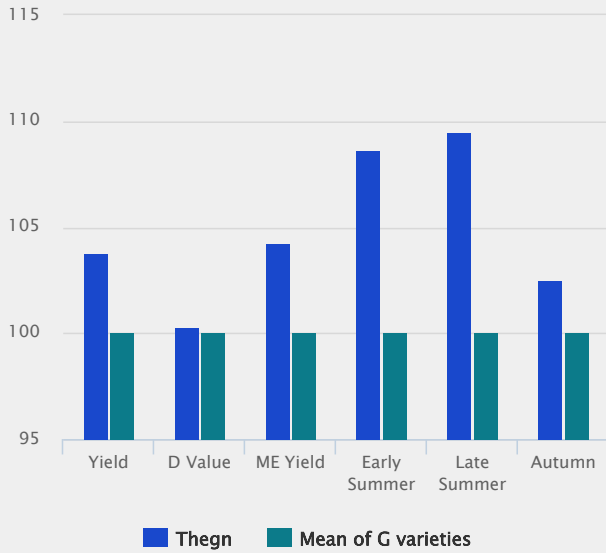

Specification and ratings

Grazing Performance

Recommended Grass and Clover Lists for England and Wales 2018/19