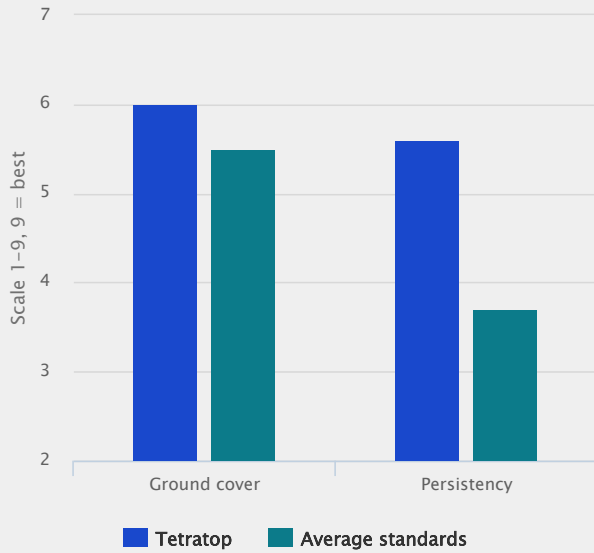

Specification and ratings

Very persistent with good ground cover

Source: BSA, Germany