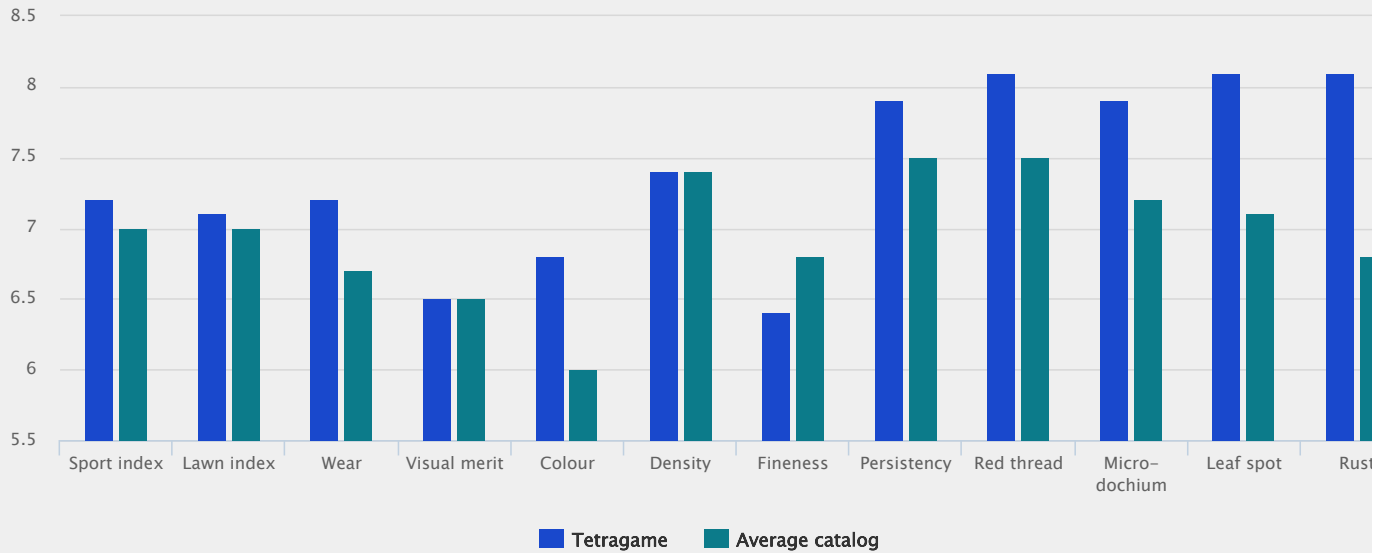

Leaf colour, fineness and density

TETRAGAME has a nice medium-dark green appearance. With density and fineness comparable to the average of diploids, it is an excellent choice in mixtures for sport fields where the resilient plants will contribute to the overall strength of the turf.

Mixtures

TETRAGAME is also a good choice for tall fescue dominated mixtures as it competes less than diploids during the crucial months of establishment.

Technical Specifications

- Perennial ryegrass
- Tetraploid with very good disease tolerance !
- Listed/recommended in EU FR UK

Specification and ratings

Performance in France

Bulletin gazon 2017 (Geves)

Scale: 1-9, 9 = best, darkest

Ratings

Scale 1-9, where 9 = best or most pronounced