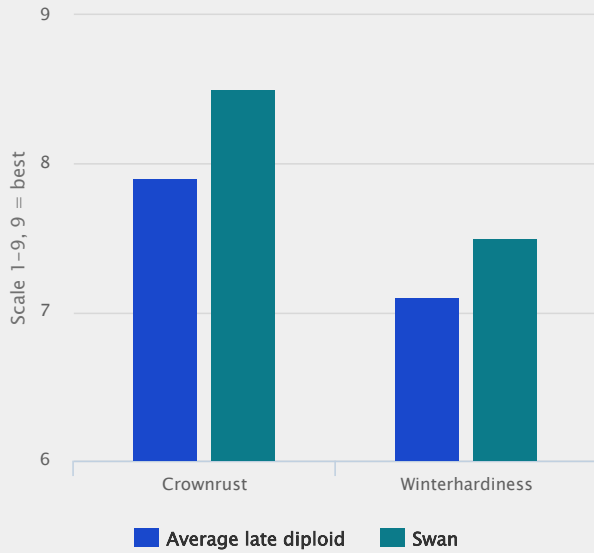

Specification and ratings

Performance in the Netherlands

Source: Dutch Recommend Forage list 2021