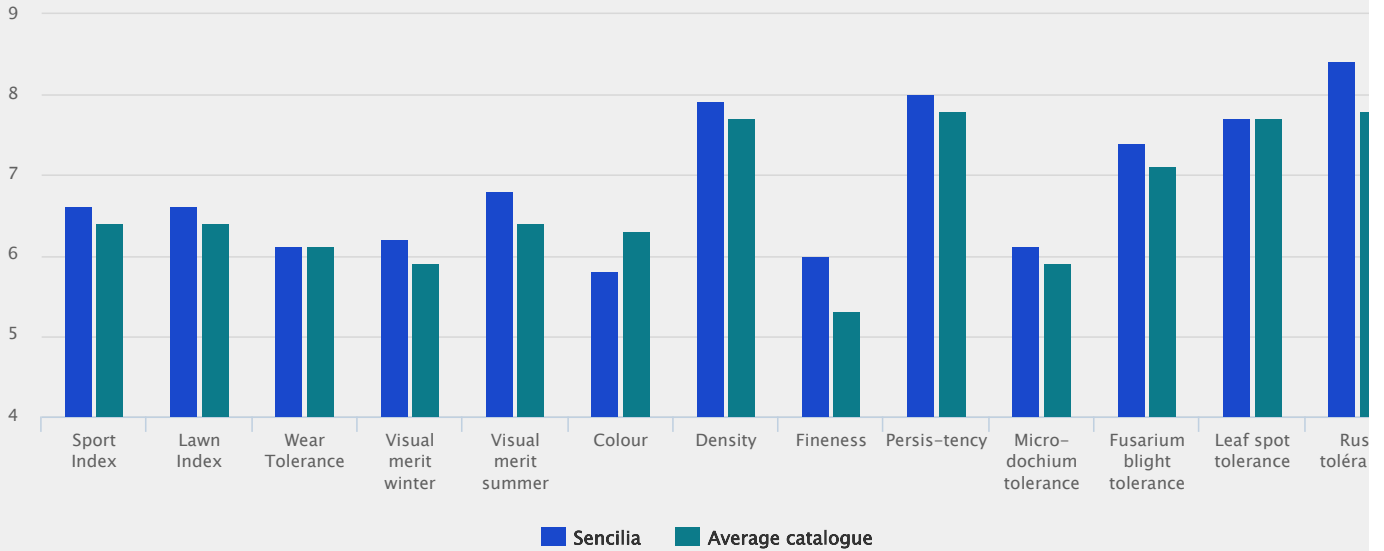

With a medium green colour, Sencilia will fit together with a high number of varieties of other species and the presence of *Poa annua* not be so visible in ornamental lawns.

For lawn as well as Sport use

Sencilia is ranked high for both the Lawn and the Sport index on the French official list.

Technical Specifications

- Tall fescue
- Very fine-leaved and rust tolerant
- Listed/recommended in EU FR

Specification and ratings

Performance in France

Source: Geves 2015 (France)

Scale 1-9, 9 = better/darker

Ratings

Scale 1-9, where 9 = best or most pronounced