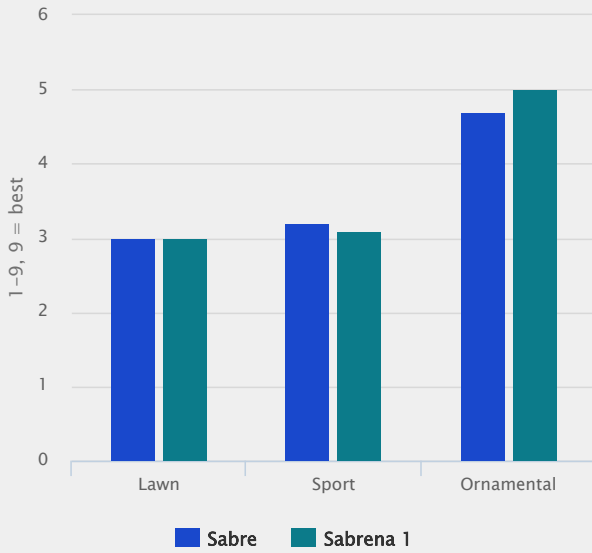

SABRENA 1

Poa trivialis

- Dense, fine and darker colour
- High shade tolerance
- Good frost tolerance
- Erect growth and fast establishment

4salt

Master in shady conditions

Poa trivialis is mainly used in conditions where light is insufficient due to shade or in the winter months. SABRENA 1 performs very well in such conditions.

Darker green colour

SABRENA 1 renews the small group of available varieties by being darker green and even finer and more dense.

Recommendations

It is common to incorporate from 10-15% (weight) into mixtures used for shaded green areas and 10-30% for overseeding on golf courses or winter football pitches.

Technical Specifications

- Rough stalked meadow grass
- For Shady Conditions + Overseeding
- Listed/recommended in EU
BY FR RU TR UA UK

Specification and ratings

Index of use

Source: Bulletin Gazon (France)