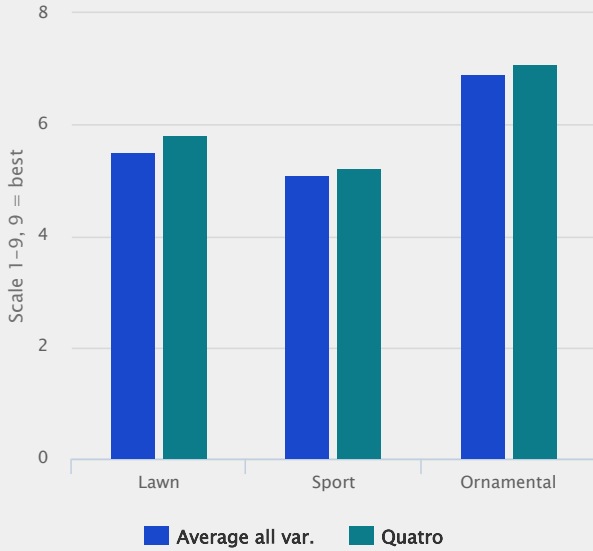

Specification and ratings

Index of use

Source: