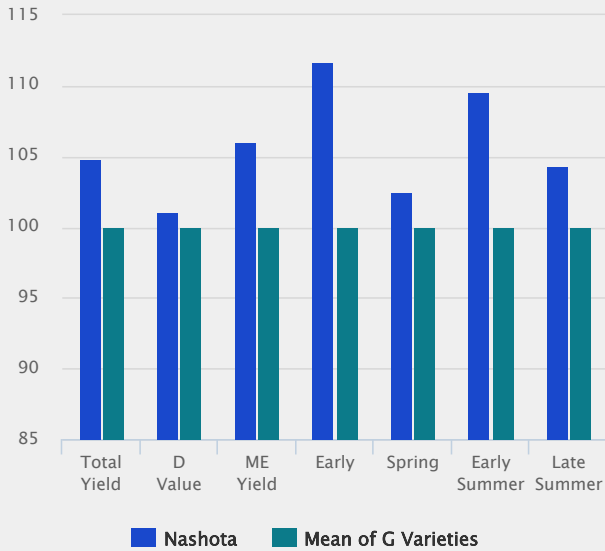

NASHOTA

Lolium perenne

- Yield
- High Energy
- Crown Rust Resistance
- Persistence

Lateness: Late

NASHOTA for Grazing

Excellent total annual yield under simulated grazing, with excellent growth for early grazing as well as in spring and early summer.

Excellent resistance to crown rust.

Technical Specifications

- Perennial ryegrass
- The superb allrounder
- Listed/recommended in EU
DE DK IE UK
- Lateness: Late

Specification and ratings

Grazing Performance

Recommended Grass and Clover Lists for England and Wales 2018/19

Cutting Performance

Recommended Grass and Clover Lists for England and Wales 2018/19