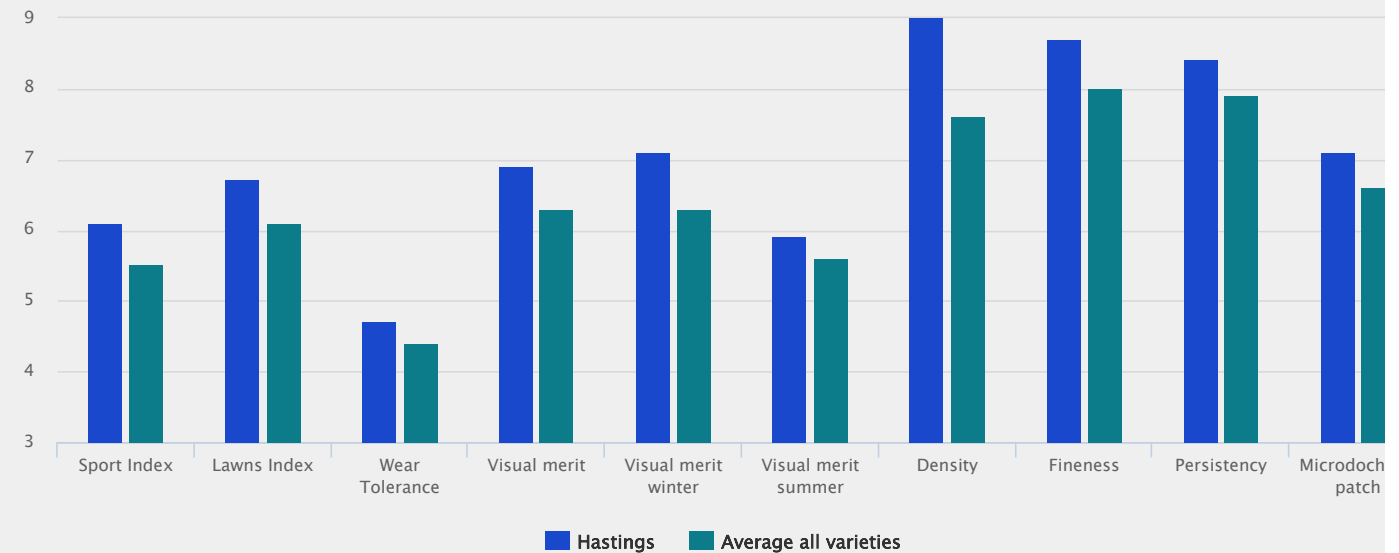

4salt

Convincing results from France

In the official French results, Hastings tops the list for both the Sport and the Lawn index. This is also showing in the winter and summer aspects, ensuring a year round high performance.

Imperial in the STRI Lawn table

With excellent scores for density and visual merit, Hastings also reaches the top of the list in the UK.

Recommended uses

Hastings will do fine in all situations where strong creeping red fescue is used, and in particular in high demanding prestige ornamental lawns and where wear tolerance is important (fairways, playgrounds...).

Technical Specifications

- Strong creeping red fescue
- Top performance in France, UK and the Netherlands!
- Listed/recommended in EU FR NL UK

Specification and ratings

Performance in French trials

Source : GEVES 2015 (France).

Scale 1-9, 9 = best

Top performance in STRI

STRI 2016 Turfgrass book

Cultivar	Density	Visual merit
Hastings	5,9	6,1
Average catalogue	5,1	5,1

Top of the Dutch list

Grasgids 2016 (NL)

Variety	Persistency	Density	Fusarium patch	Red thread	Summer aspect
Average all varieties	7,4	7,0	7,7	6,4	6,5
Hastings	7,8	7,4	7,7	6,6	6,8