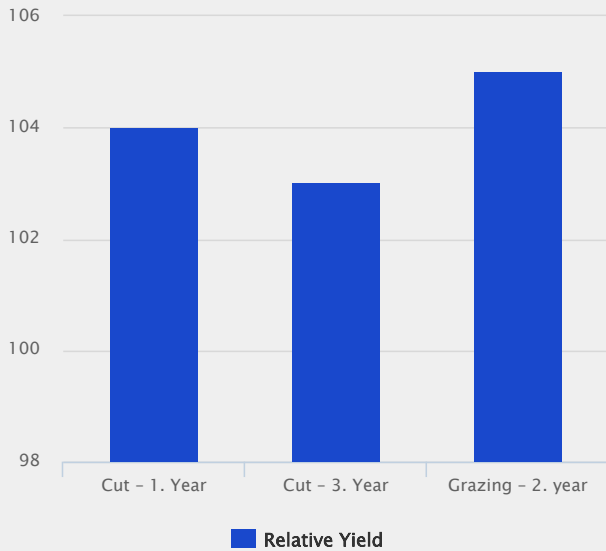

Specification and ratings

Yield when used for cutting or grazing

Source: Recommended list of grasses and clover for Scotland 2018-2019.

Relative to check varieties