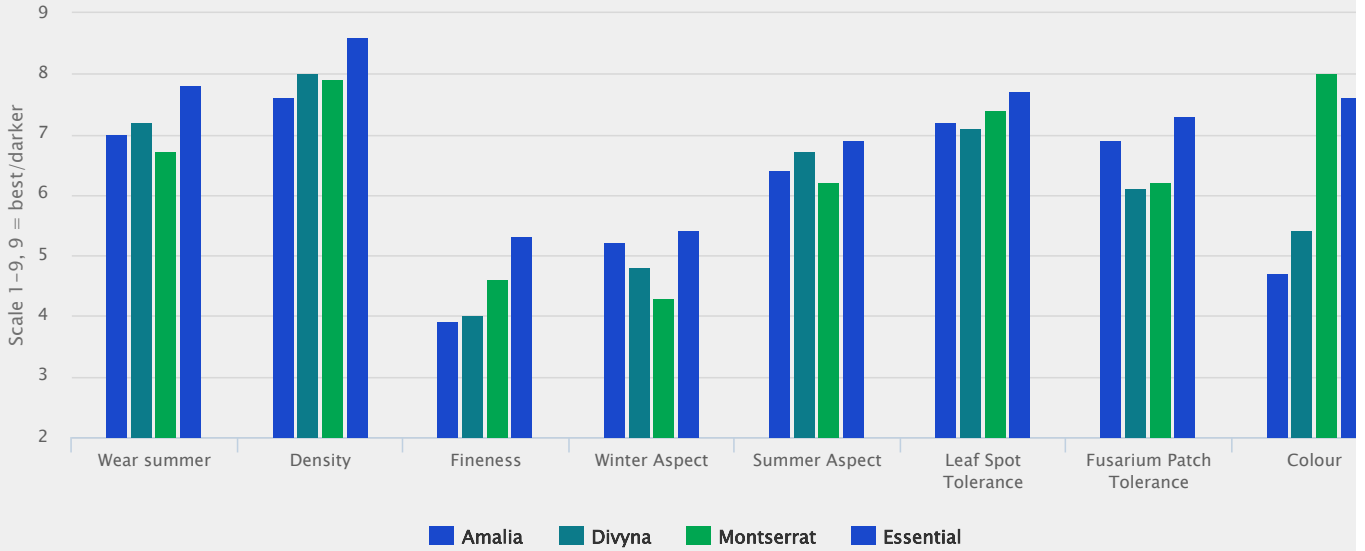

Specification and ratings

Essentially unbeatable..

Source: Bulletin Gazon Geves 2011