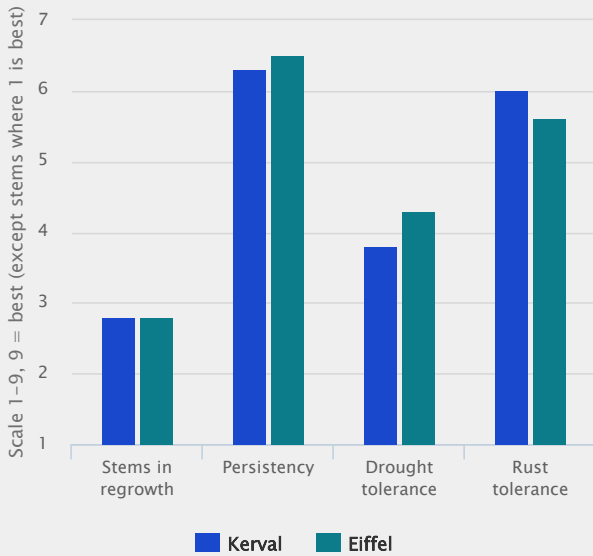

EIFFEL

Lolium perenne

- High production in late season
- Low aftermath heading
- Late heading diploid
- Good persistency

Summer & Autumn growth improvement

The weak point of perennial ryegrass is the low production in the summer. EIFFEL is an improvement showing higher drymatter yield in summer/autumn.

Excellent choice for grazing

With high drymatter production, growth through all seasons and very few stems in the regrowth, EIFFEL is an excellent variety for grazing.

Late heading

EIFFEL is a late heading very persistent variety.

Technical Specifications

- Perennial ryegrass
- Excellent growth in summer/autumn
- Listed/recommended in EU
BE
- Lateness: Late

Specification and ratings

Characteristics

Source: Official Trials France

Drymatter yield