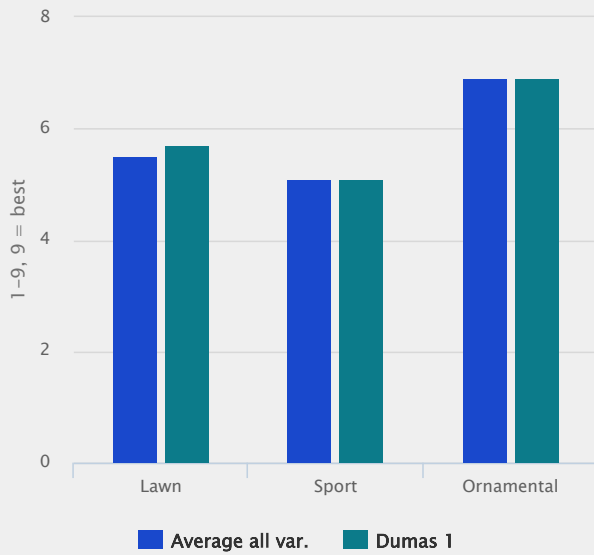

Summer & Winter aspect both at high level

One reason for choosing hard fescue is a rather good appearance in dry conditions - and DUMAS 1 does very well during summer. With a fine winter aspect, it allows high general impression year round.

4salt[®]
by DLF

Technical Specifications

- Hard fescue
- Simply the best...
- Listed/recommended in EU
BY FR RU TR UA UK

Specification and ratings

Index of uses

Source: Bulletin Gazon 2007 (France)

Persistency, summer visual merit and colour

Source: Bulletin Gazon 2007 (France)