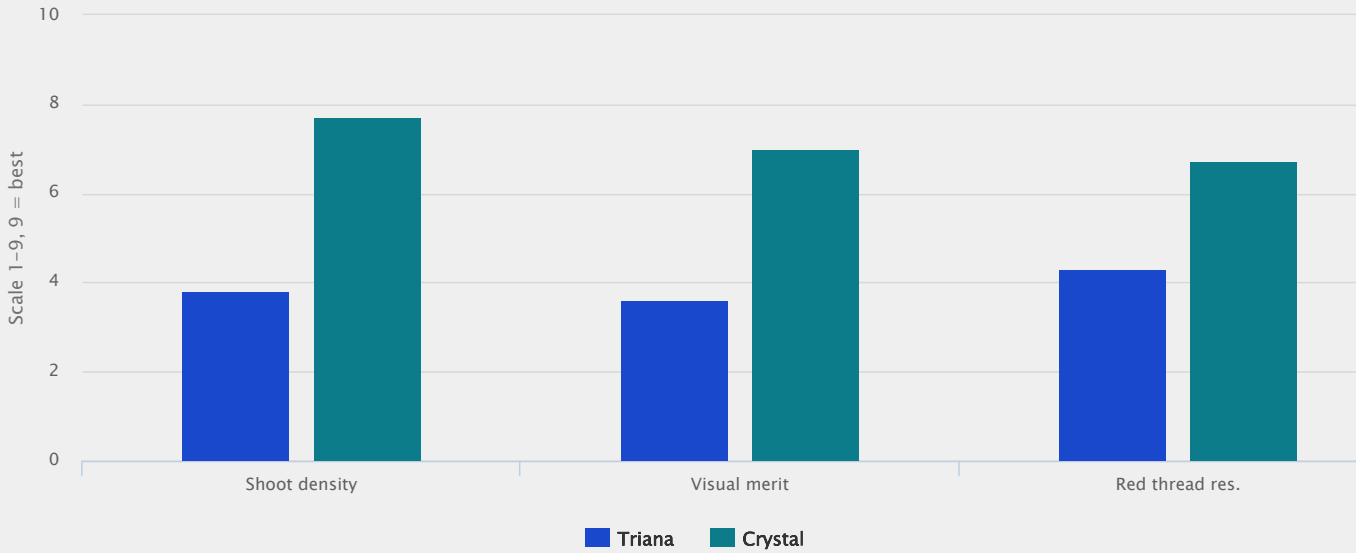

Specification and ratings

Crystal compared to Triana

Source: STRI