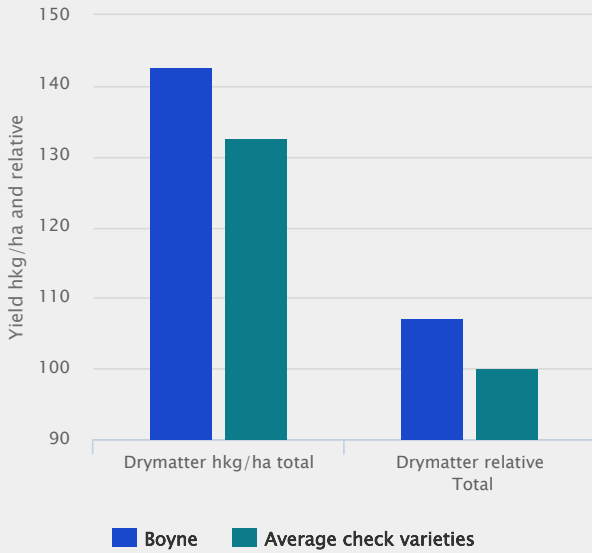

Specification and ratings

Very good DM yield of Boyne

Source: BSA (Germany)