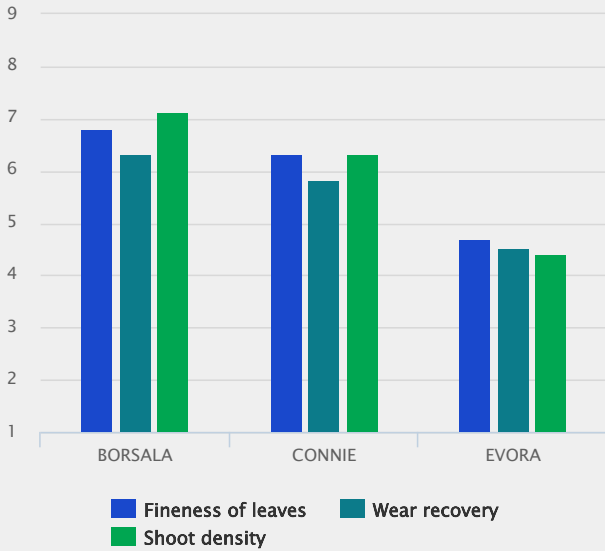

Specification and ratings

Improved turf quality

Source: Turfgrass Seed 2020, British Society of Plant Breeders
Relative quality score 1-9