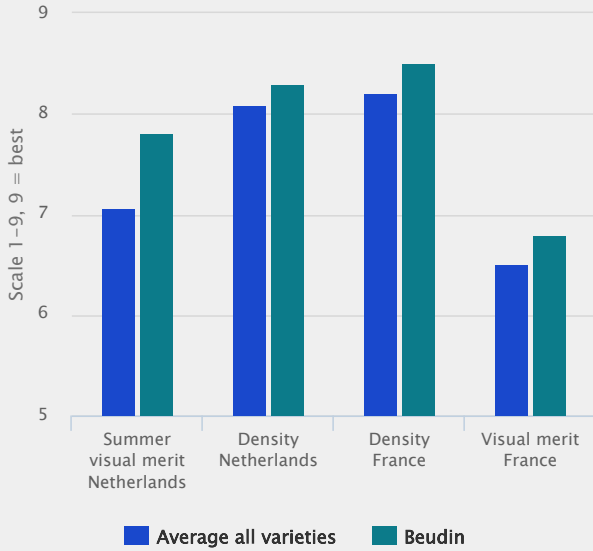

Specification and ratings

Performance

Sources: *Grasgids 2013 (NL)* *Bulletin Gazon 2013 (France)*