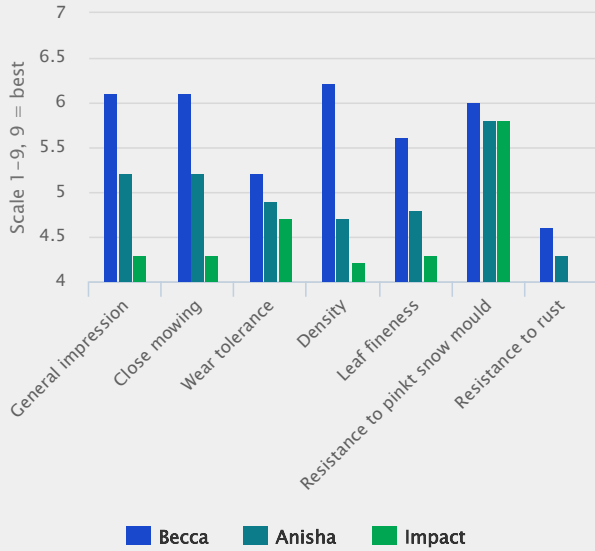

Specification and ratings

Scanturf lawn and sport trials

Scanturf 2023