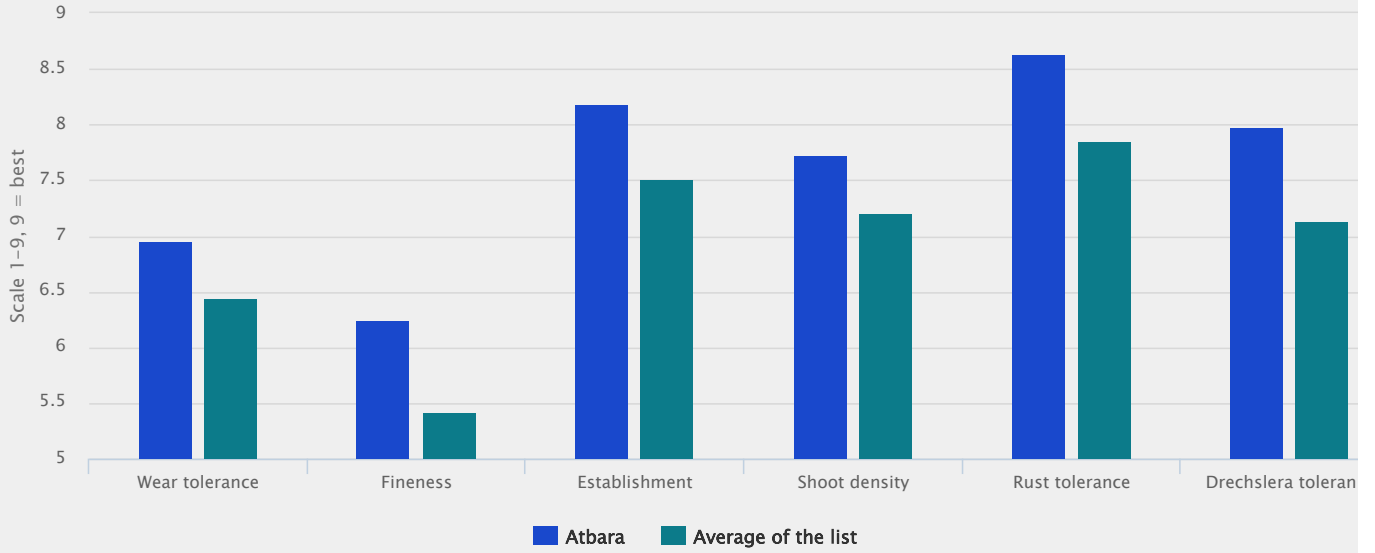

Specification and ratings

French Turfgrass list - Trial results

Turfgrass list 2022 (French)