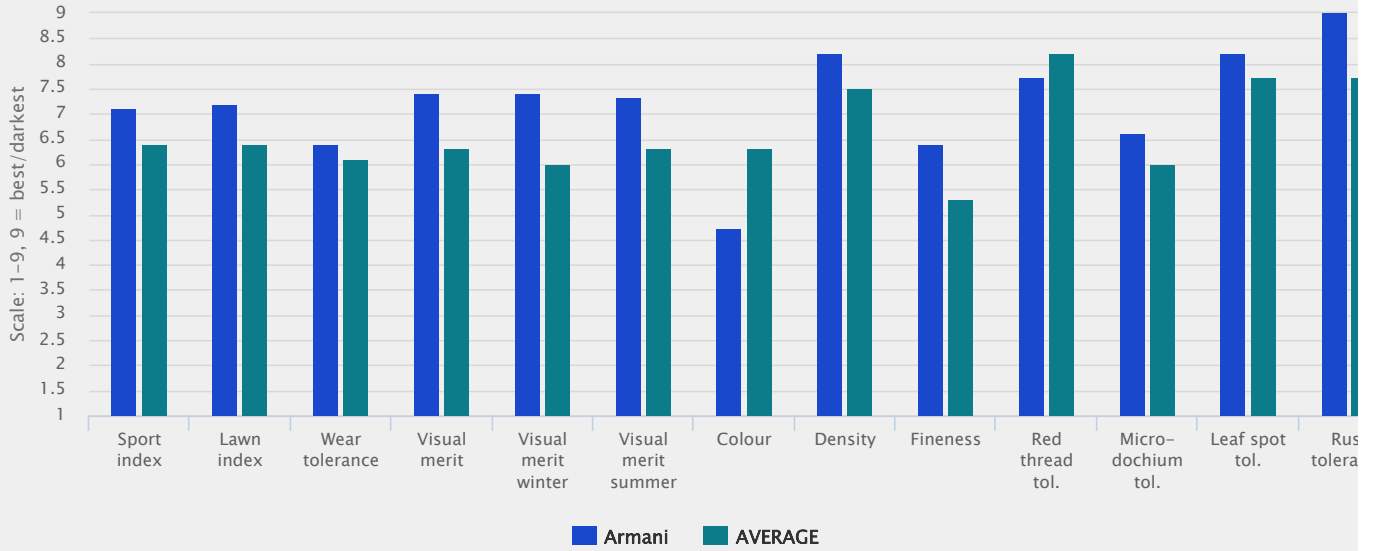

Density and wear tolerance combined

Not just an "ornamental variety" with exceptional fineness and density, Armani withstands hard wear, resulting in very high indexes for Sport and Lawn in the official French trials (see chart).

Deep rooting!

Together with Copenhagen University DLF is testing the root architecture and drought tolerance in the advanced screening facility RadiMax. It shows deeper rooting of Armani than of all other tested tall fescues. ARMANI is Verified by RadiMax.

Technical Specifications

- Tall fescue
- Unrivalled deep rooting and top scores for all characters
- Listed/recommended in EU BY FR RU UK

Specification and ratings

Performance in France

Source: Geves 2017 (France)

Ratings

Scale 1-9, where 9 = best or most pronounced