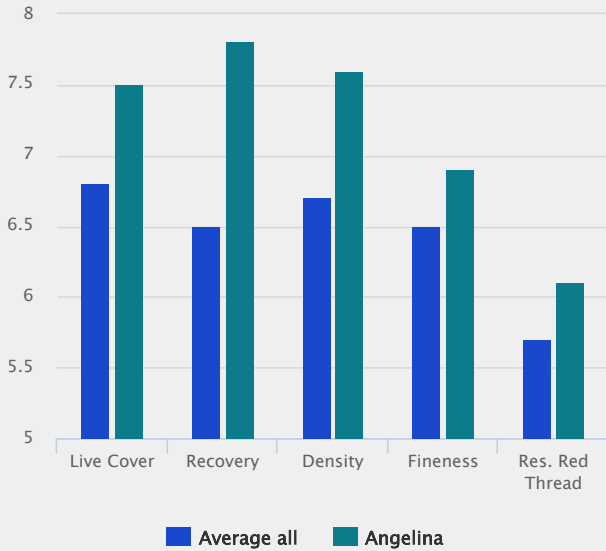

ANGELINA

Lolium perenne

- Fast recovery after wear
- Excellent red thread tolerance
- High shoot density
- Slow regrowth for lawn use

Hard wearing with excellent recovery

ANGELINA resist wear very well and combined with excellent recovery the persistency and competition with annual bluegrass and weeds are enhanced.

Red thread tolerance

ANGELINA shows excellent red thread tolerance in STRI Sport and Lawn trials. This enlarges use to lower input areas. With the fast recovery it is an obvious choice for golf tees and fairways.

Slow regrowth

With high disease tolerance and very slow regrowth ANGELINA fits in for use on lower maintenance areas, including home lawns.

Technical Specifications

- Perennial ryegrass
- Excellent recovery from wear and outstanding red thread tolerance
- Listed/recommended in EU NL
RU UK

Specification and ratings

Performance in SPORT trials

Source: STRI Turfgrass 2018

Scale: 1-9, 9 = best

Performance in LAWN trials

Source: STRI Turfgrass 2018

Scale: 1-9, 9 = best