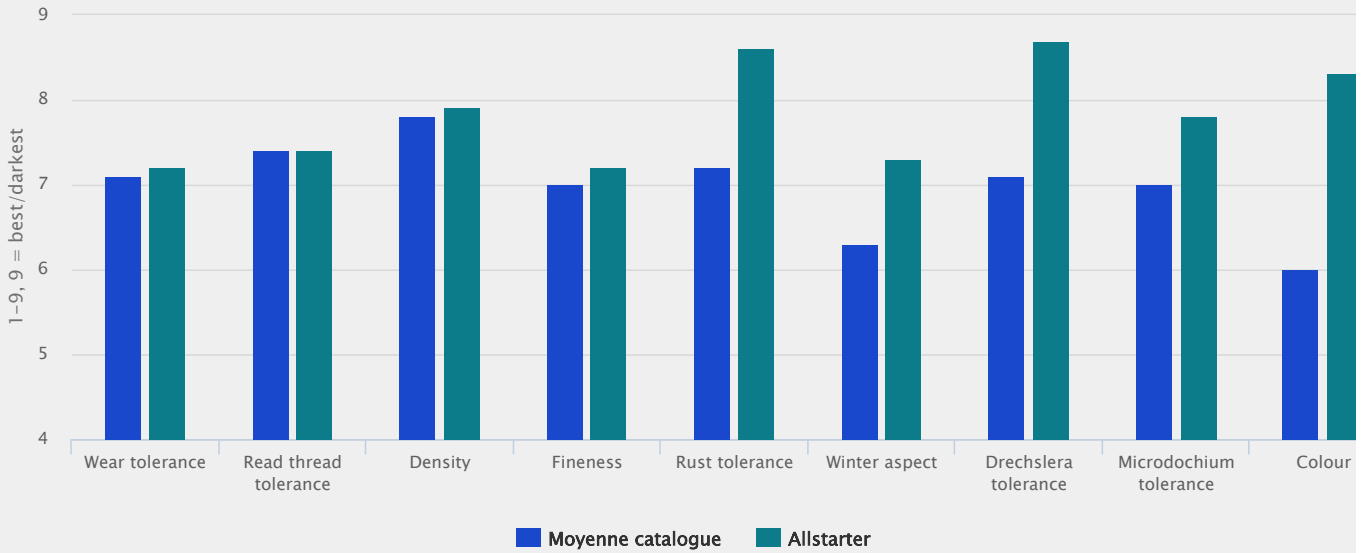

Performance

Allstarter is rated in the top group of varieties for overall turf quality in a recent NTEP test. It has excellent seedling vigour and rapid establishment. Allstarter is also outstanding in French official trials where it is top rated for disease resistance - rusts, Drechslera leafspot and Microdochium patch in particular.

Exceptional dark colour

By 2012 Allstarter is actually the darkest green variety on the French list. As the density and fineness of leaves are also excellent, the visual merit is a strong argument for entering Allstarter in mixtures for multiple sport purposes as well as parks and home lawns.

Ratings

Scale 1-9, where 9 = best or most pronounced