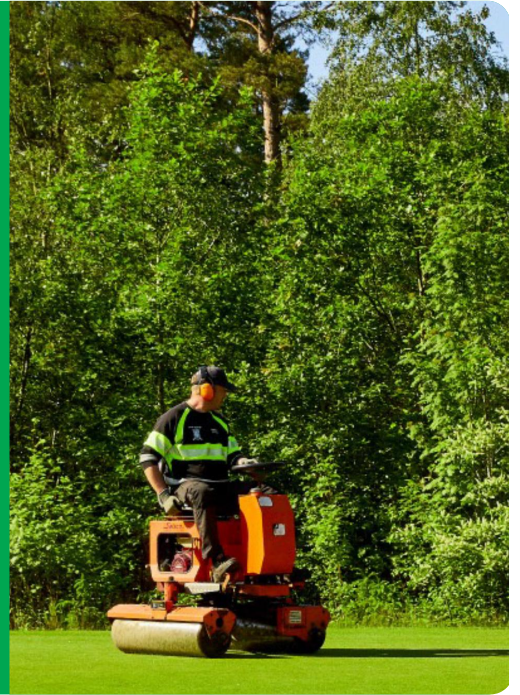

# ALBERTINE

*Festuca trichophylla*

- Wear tolerance +++
- N°1 for Lawn N°1 for Sport & N°1 for Ornamental use!
- Excellent summer visual merit
- Very good red thread tolerance

## Suited for all main uses

Whether it is for playgrounds, sport or ornamental purposes, the quality of Albertine moves it to the 1st place. It is the proof of homogeneous performance over the year, and that the visual merit is at a very high level.

## Red thread disease will not harm the visual merit

Red thread is a dreadful disease, with more frequent and stronger attacks with lower nitrogen fertilisation. The very high resistance level of Albertine makes it possible to cope with frequent attacks of the disease.

## Wear tolerance

Winter and summer, Albertine shows excellent wear tolerance. This encourages the use of Albertine in mixtures for sport surfaces and playgrounds.